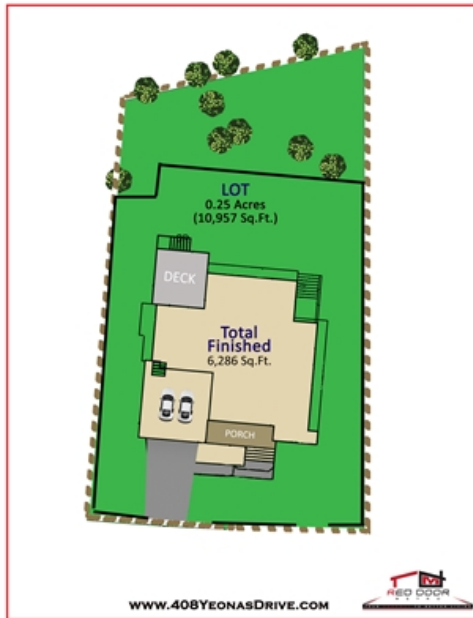

Welcome Home

$ 1,639,888