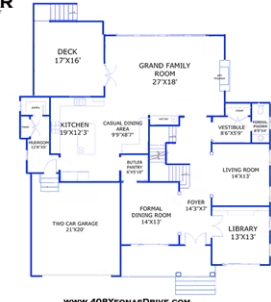

Welcome Home

$ 1,639,888

FRONT VIEW

LOT AC SF: 25 / 10,957
TOTAL FINISHED SF: 6,286

1ST FLOOR

2ND FLOOR

TOTAL FINISHED: 2,488 SF
2 STORY: 62 SF

BASEMENT

408 Yeonas Drive SW , Vienna, VA 22180

WEB: 408YeonasDrive.com

- » Beds: 5 | Baths: 5 Full, 1 Half
- » MLS #: VAFX1075902
- » Single Family | 6,286 ft² | Lot: 10,957 ft²
- » Gorgeous Private EXTRA WIDE lot that will feature a "Center Hall" Colonial floor plan with rooms on BOTH sides of the foyer in the town of Vienna!
- » This Modern Farmhouse Craftsman will feature a 2-Car garage and over 4500sf on the main/upper level with 6286 square feet of finished space!
- » Upper level will boast 4 generous bright bedrooms all w/ Walk-in closet & full BA. HUGE Master Suite w/ Spa Bathroom
- » Lower level Recreation room with Wet Bar Design that recently

QR Code

Red Door Metro
George M Mrad
(703) 906-2881 (Main)
1 (844) 596-3876 (Toll Free)
(202) 236-0000 (Cell)
clientcare@reddoormetro.com
www.reddoormetro.com

Red Door Metro of Keller Williams Realty
8133 Leesburg Pike
Suite 800
Vienna, VA 22182
(703) 906-2881