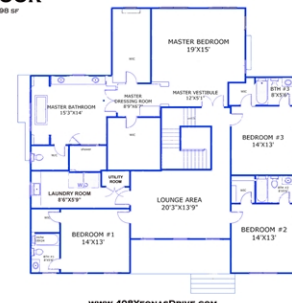

2ND FLOOR

TOTAL FINISHED: 2,488 SF
2 STORY: 62 SF